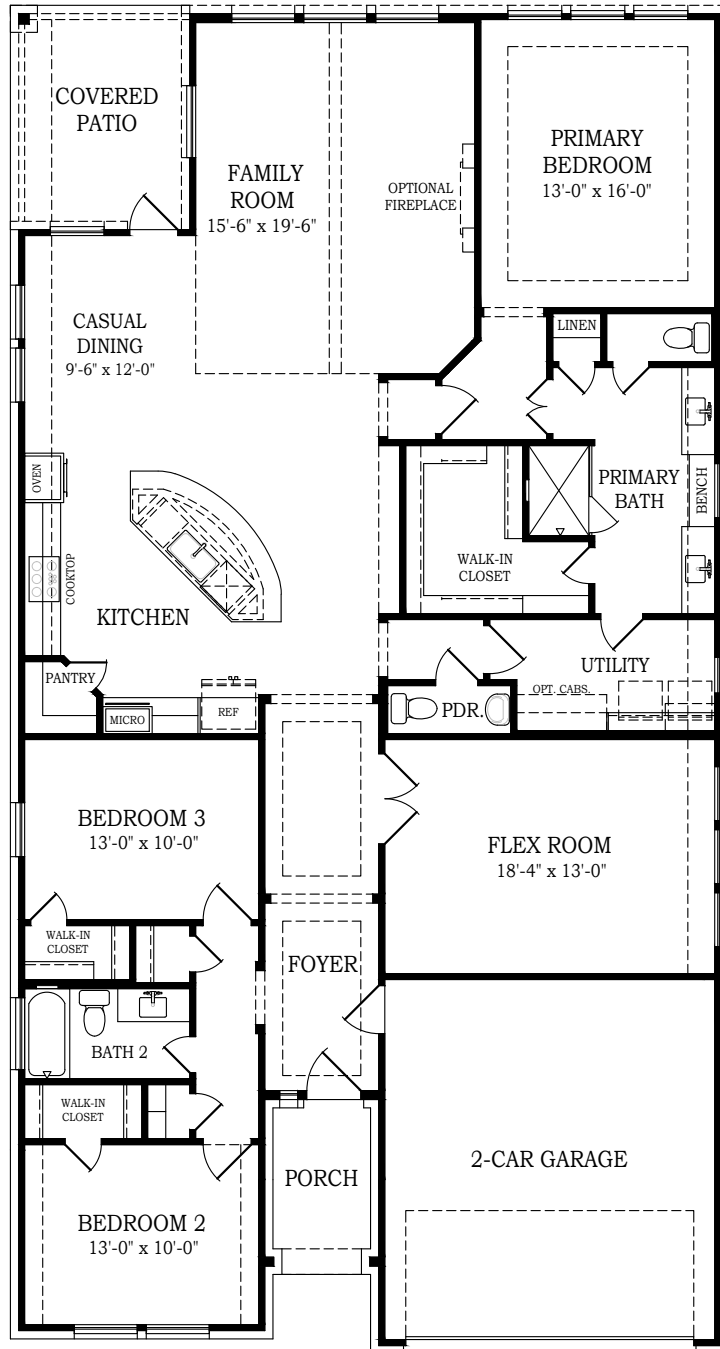

MARIAH

CHESMAR.com

Plan 235840 | 2358 Square Footage | 3 Bedrooms | 2- 1/2 Baths | 2-Car Garage

OPTIONAL
FREESTANDING TUB
AT PRIMARY BATH

Square footage and room dimensions are approximate and may vary per elevation. Window placement, roof line and porches may also vary by elevation. Plans, features, prices and availability are subject to change without notice. 10/01/25 V1.0

MARIAH

CHESMAR.com

Plan 235840 | 2358 Square Footage | 3 Bedrooms | 2- 1/2 Baths | 2-Car Garage

Elevation A
FULL BRICK OPTION

Elevation B

Elevation B
STONE OPTION