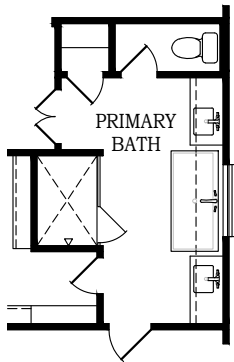

MARIAH

CHESMAR.com

Plan 235840 | 2358 Square Footage | 3 Bedrooms | 2- 1/2 Baths | 2-Car Garage

OPTIONAL
FREESTANDING TUB
AT PRIMARY BATH

Square footage and room dimensions are approximate and may vary per elevation. Window placement, roof line and porches may also vary by elevation. Plans, features, prices and availability are subject to change without notice. 10/01/25 V1.0

MARIAH

CHESMAR.com

Plan 235840 | 2358 Square Footage | 3 Bedrooms | 2- 1/2 Baths | 2-Car Garage

Elevation A
FULL BRICK OPTION

Elevation B

Elevation B
STONE OPTION