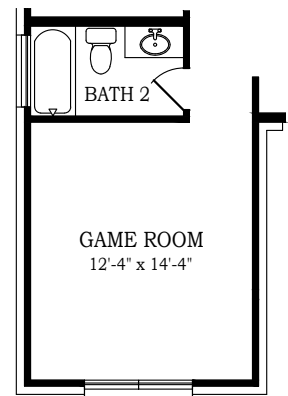

HAMPTON

CHESMAR.com

Plan 239940 | 2399 Square Footage | 4 Bedrooms | 3 Baths | 2-Car Garage

PRIMARY BATH w/ OPT. TUB

OPT. GAME ROOM AT BEDROOM 4

HAMPTON

CHESMAR.com

Plan 239940 | 2399 Square Footage | 4 Bedrooms | 3 Baths | 2-Car Garage

Elevation A2
Full Brick Opt.

Elevation B2

Square footage and room dimensions are approximate and may vary per elevation. Window placement, roof line and porches may also vary by elevation. Plans, features, prices and availability are subject to change without notice. 3/20/25 (CT)