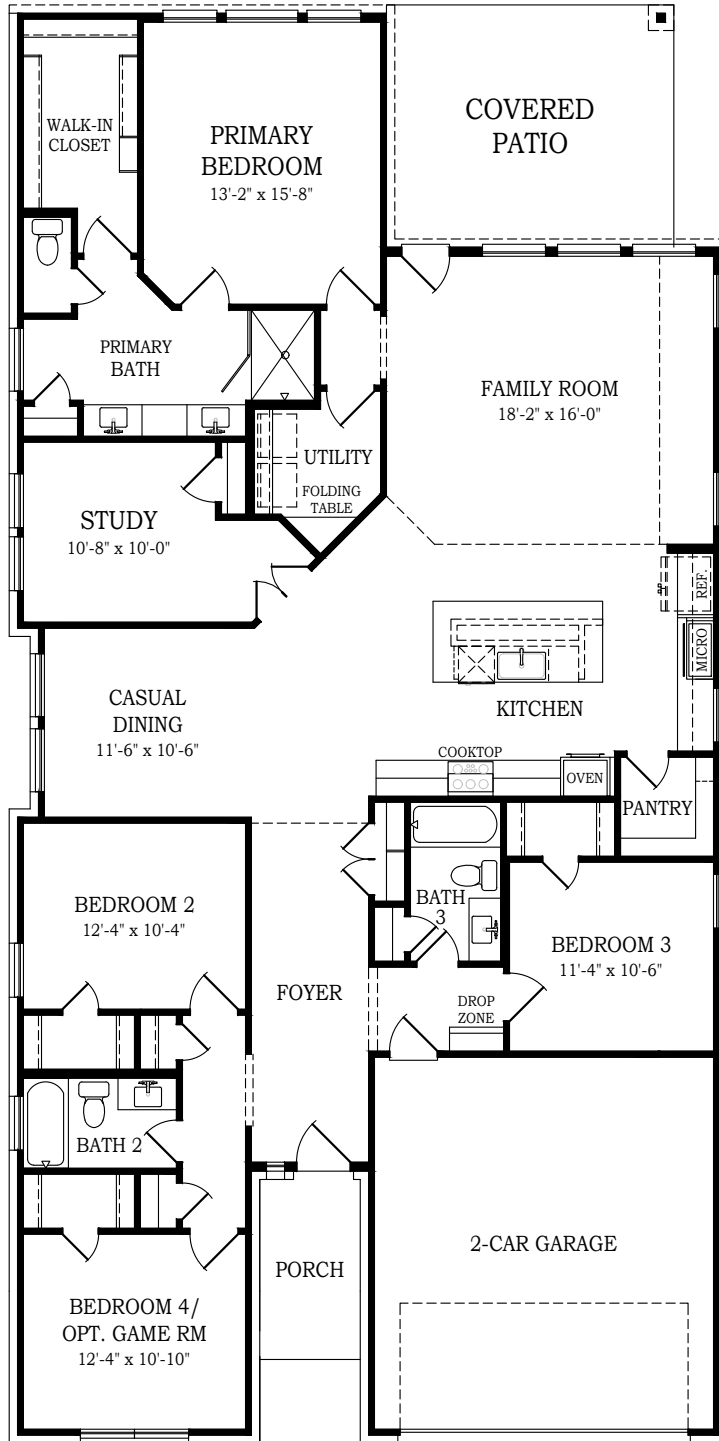

HAMPTON

CHESMAR.com

Plan 239940 | 2399 Square Footage | 4 Bedrooms | 3 Baths | 2-Car Garage

PRIMARY BATH w/ OPT. TUB

OPT. GAME ROOM AT BEDROOM 4

HAMPTON

CHESMAR.com

Plan 239940 | 2399 Square Footage | 4 Bedrooms | 3 Baths | 2-Car Garage

Elevation A2
Full Brick Opt.

Elevation B2

Square footage and room dimensions are approximate and may vary per elevation. Window placement, roof line and porches may also vary by elevation. Plans, features, prices and availability are subject to change without notice. 3/20/25 (CT)