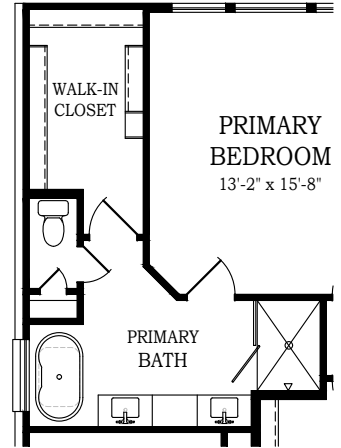

HAMPTON

CHESMAR.com

Plan 239940 | 2399 Square Footage | 4 Bedrooms | 3 Baths | 2-Car Garage

PRIMARY BATH w/ OPT. TUB

OPT. GAME ROOM AT BEDROOM 4

HAMPTON

CHESMAR.com

Plan 239940 | 2399 Square Footage | 4 Bedrooms | 3 Baths | 2-Car Garage

Elevation A2
Full Brick Opt.

Elevation B2

Square footage and room dimensions are approximate and may vary per elevation. Window placement, roof line and porches may also vary by elevation. Plans, features, prices and availability are subject to change without notice. 3/20/25 (CT)