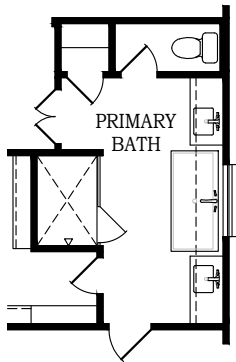

MARIAH

CHESMAR.com

Plan 235840 | 2358 Square Footage | 3 Bedrooms | 2- 1/2 Baths | 2-Car Garage

OPTIONAL
FREESTANDING TUB
AT PRIMARY BATH

Square footage and room dimensions are approximate and may vary per elevation. Window placement, roof line and porches may also vary by elevation. Plans, features, prices and availability are subject to change without notice. 10/01/25 V1.0

MARIAH

CHESMAR.com

Plan 235840 | 2358 Square Footage | 3 Bedrooms | 2- 1/2 Baths | 2-Car Garage

Elevation A

Elevation A
STONE OPTION

Elevation A
FULL BRICK OPTION

MARIAH

CHESMAR.com

Plan 235840 | 2358 Square Footage | 3 Bedrooms | 2- 1/2 Baths | 2-Car Garage

Elevation B

Elevation B
STONE OPTION

Square footage and room dimensions are approximate and may vary per elevation. Window placement, roof line and porches may also vary by elevation. Plans, features, prices and availability are subject to change without notice. V1.0 (CT)