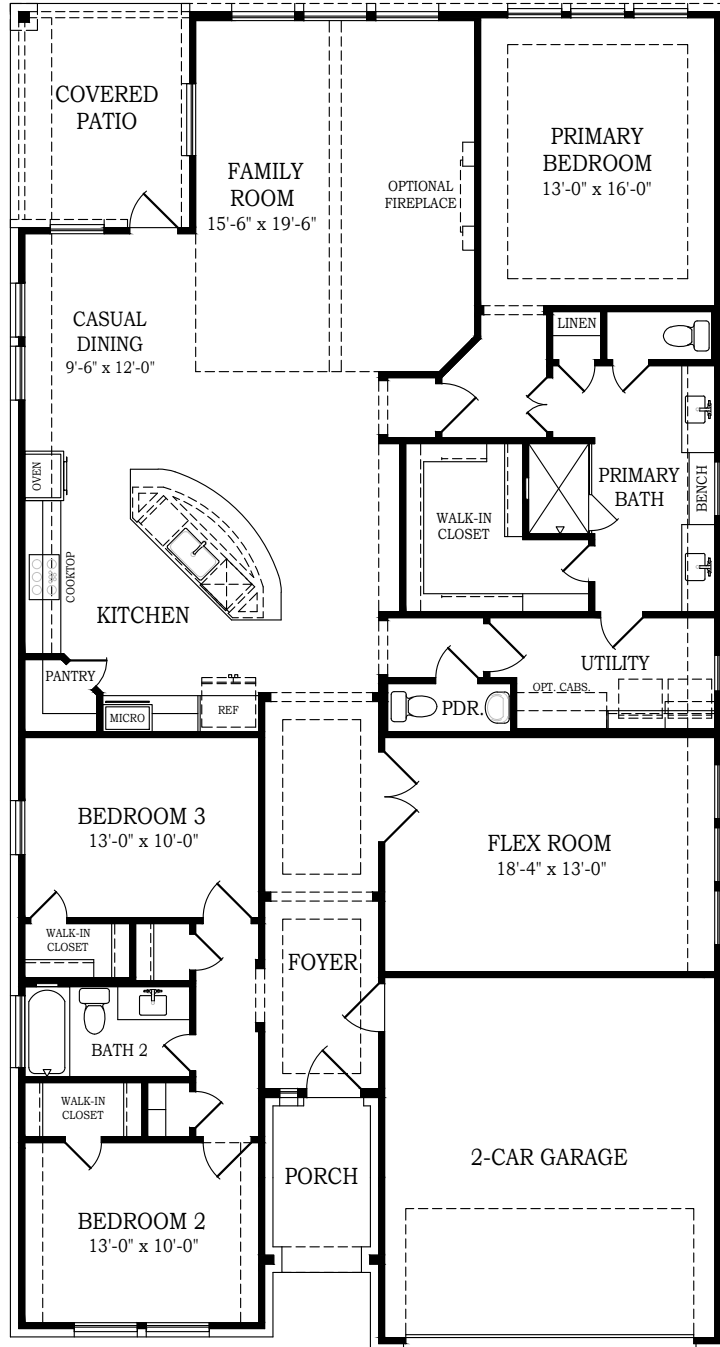

MARIAH

CHESMAR.com

Plan 235840 | 2358 Square Footage | 3 Bedrooms | 2- 1/2 Baths | 2-Car Garage

OPTIONAL
FREESTANDING TUB
AT PRIMARY BATH

Square footage and room dimensions are approximate and may vary per elevation. Window placement, roof line and porches may also vary by elevation. Plans, features, prices and availability are subject to change without notice. 10/01/25 V1.0

MARIAH

CHESMAR.com

Plan 235840 | 2358 Square Footage | 3 Bedrooms | 2- 1/2 Baths | 2-Car Garage

Elevation A

Elevation A
STONE OPTION

Elevation A
FULL BRICK OPTION

MARIAH

CHESMAR.com

Plan 235840 | 2358 Square Footage | 3 Bedrooms | 2- 1/2 Baths | 2-Car Garage

Elevation B

Elevation B
STONE OPTION

Square footage and room dimensions are approximate and may vary per elevation. Window placement, roof line and porches may also vary by elevation. Plans, features, prices and availability are subject to change without notice. V1.0 (CT)