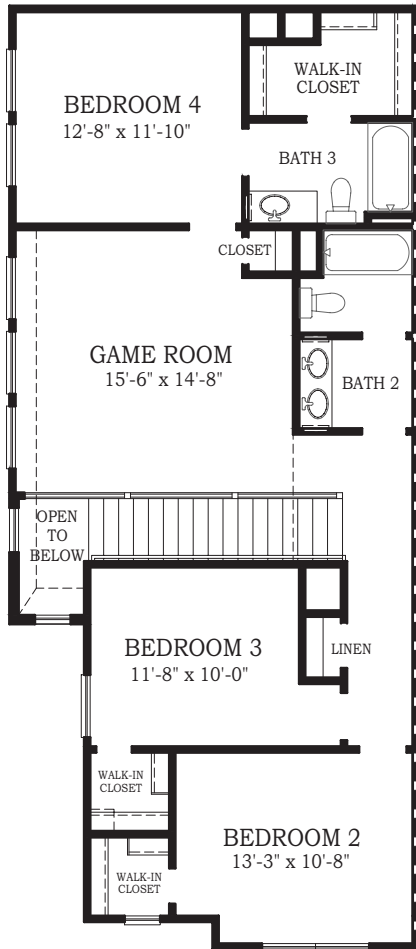

THIS HOME FEATURES | OPTIONS

- 4 Bedrooms
 - 3.5 Baths
 - Game Room
 - Covered Patio
 - 2-Car Attached Garage
- Electric Fireplace

SECOND FLOOR

FIRST FLOOR