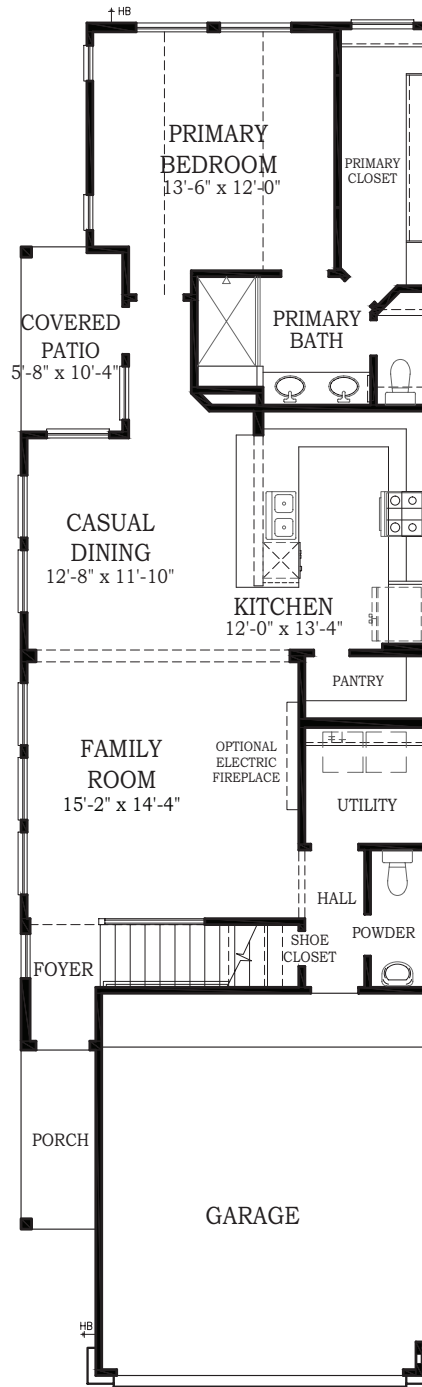

THIS HOME FEATURES | OPTIONS

- 4 Bedrooms
 - 3.5 Baths
 - Game Room
 - Covered Patio
 - 2-Car Attached Garage
- Electric Fireplace

SECOND FLOOR

FIRST FLOOR