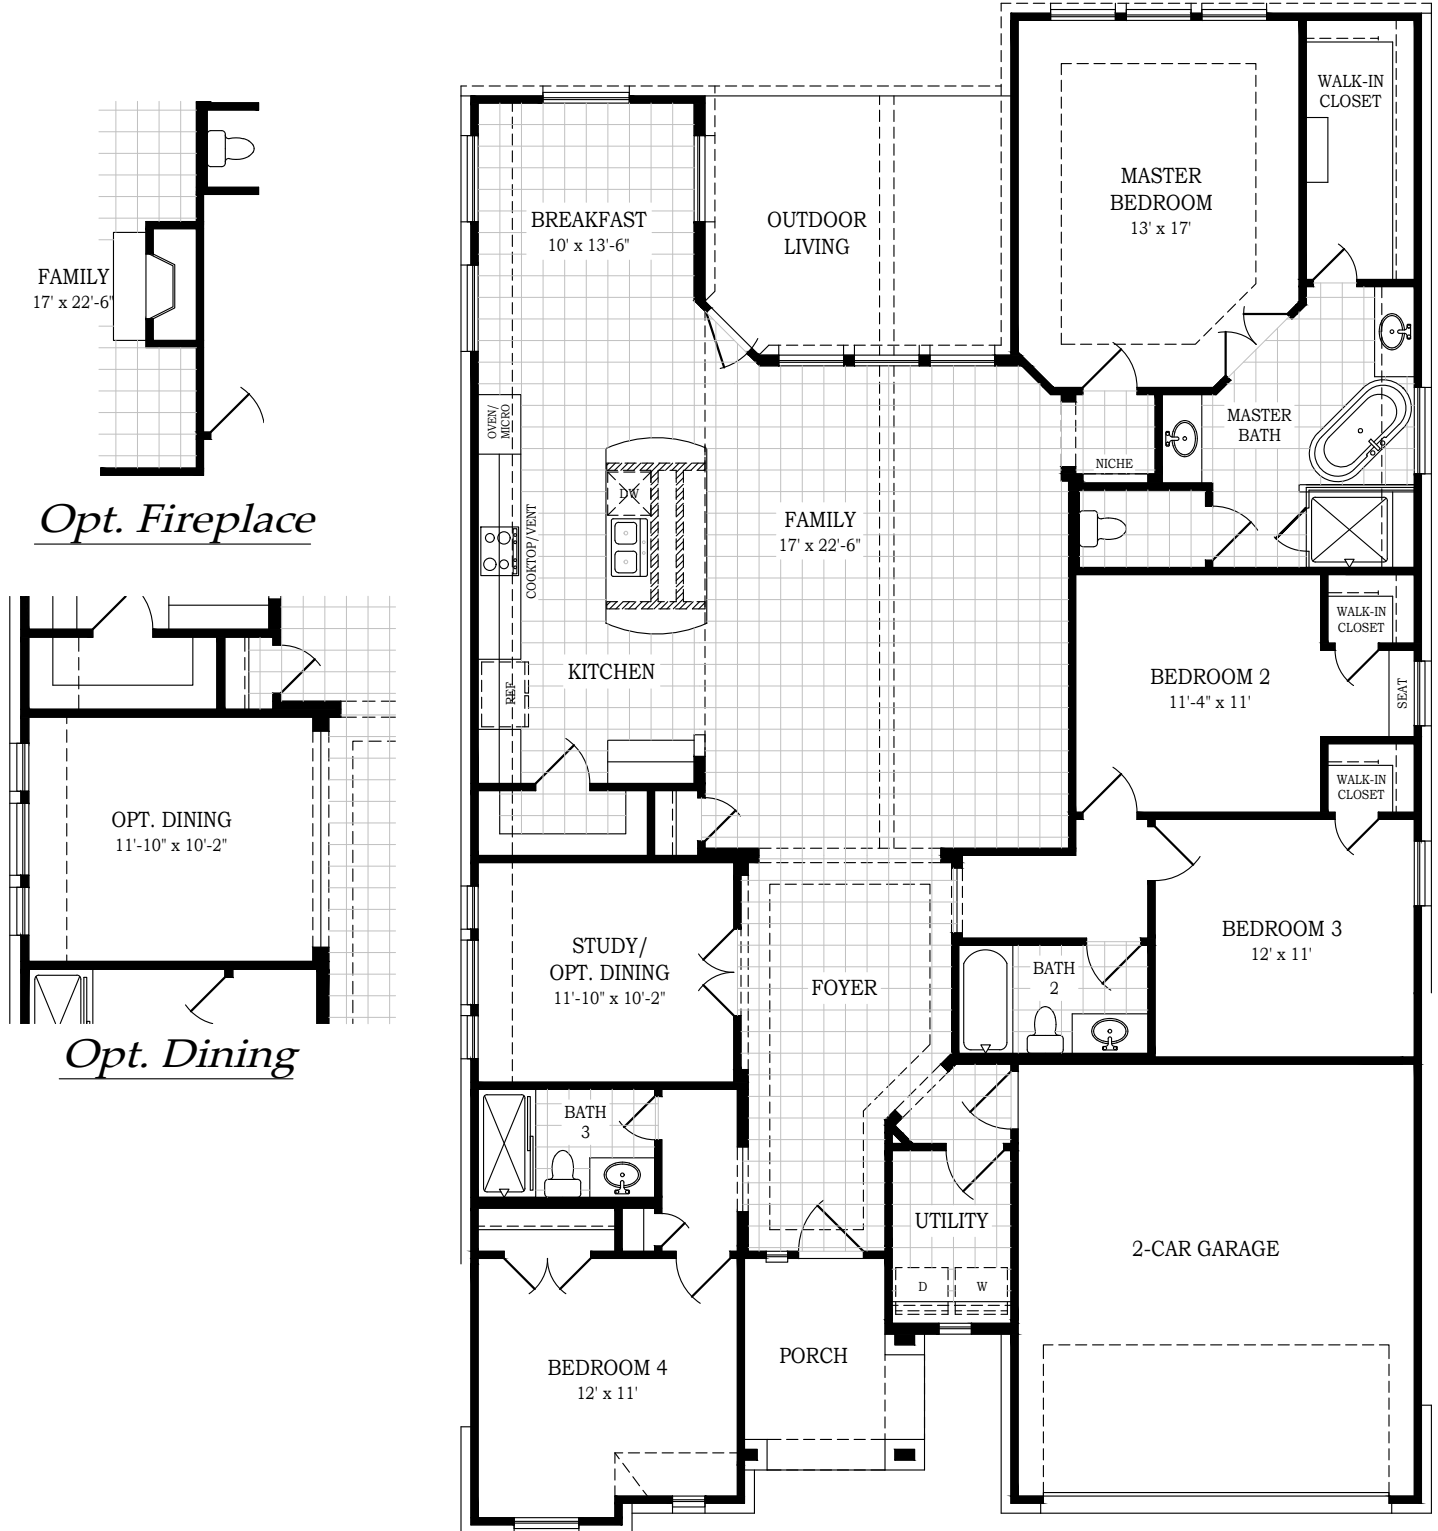

BRYANT

CHESMAR.com

Plan 2343 | 2,509 Living sq. ft. | 2,341 Conditioned sq. ft. | 4 Bedrooms | 3 Baths | 2-Car Garage

Square footage and room dimensions are approximate and may vary per elevation. Window placement, roof line and porches may also vary by elevation. Plans, features, prices and availability are subject to change without notice. V4.0 (CT)