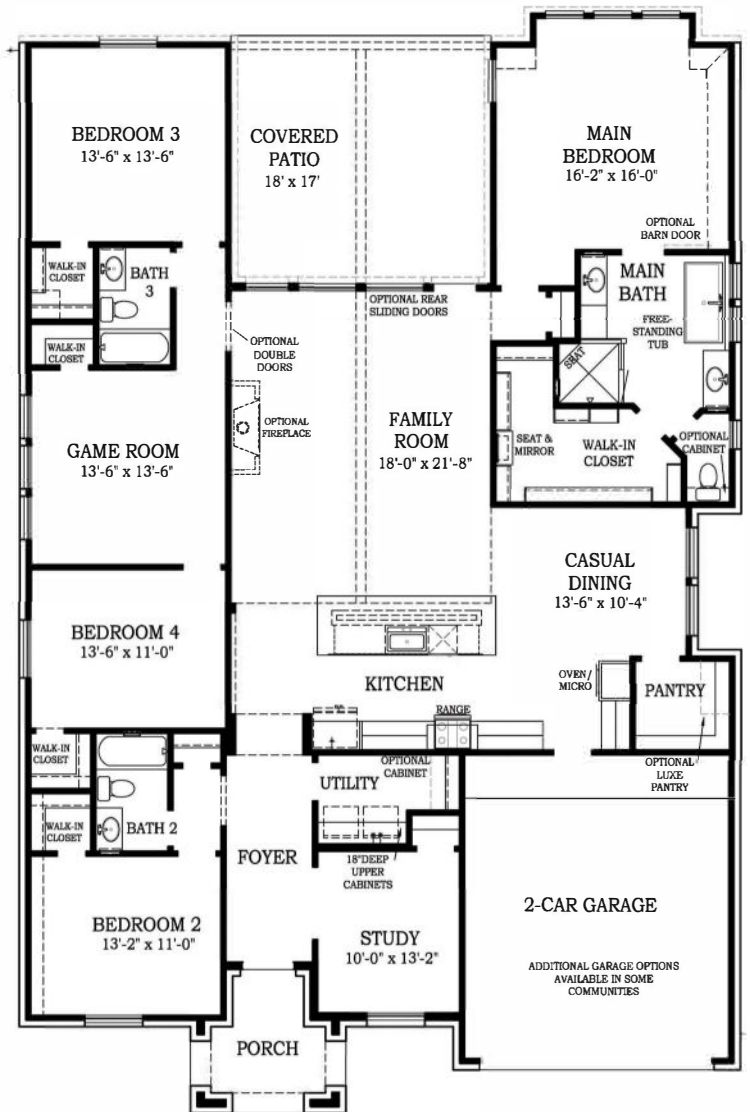

**THIS HOME FEATURES | OPTIONS**

- 4 Bedrooms
- 3 Baths
- Study
- Game Room
- Covered Patio
- 2-Car Attached Garage

- Fireplace
- Rear Sliding Doors
- Double Doors at Family Room
- Cabinets in Utility Room
- Luxe Pantry
- Barn Door at Main Bath
- Cabinet in Main Bath
- Bedroom 5 at Game Room
- Flex Room at Game Room

**OPTIONAL FLEX ROOM AT GAME ROOM**

**OPTIONAL BEDROOM 5 AT GAME ROOM**

**FLOOR PLAN**