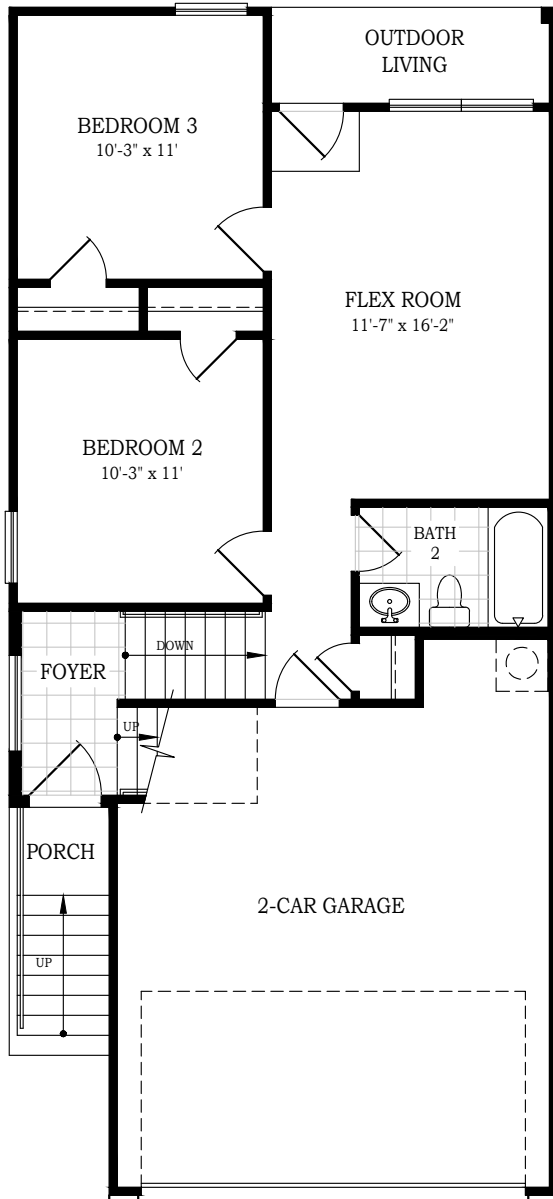

ATHENA

CHESMAR.com

Plan 1665 | 1,665 Conditioned sq. ft. | 3 Bedrooms | 2.5 Baths | 2-Car Garage

1st Floor Plan

2nd Floor Plan

Square footage and room dimensions are approximate and may vary per elevation. Window placement, roof line and porches may also vary by elevation. Plans, features, prices and availability are subject to change without notice. 9/9/24 V5.0 (SA) CENTERO

Setting a Higher Standard

ATHENA

CHESMAR.com

Plan 1665 | 1,665 Conditioned sq. ft. | 3 Bedrooms | 2.5 Baths | 2-Car Garage

ELEVATION C

ELEVATION D

Square footage and room dimensions are approximate and may vary per elevation. Window placement, roof line and porches may also vary by elevation. Plans, features, prices and availability are subject to change without notice. 9/9/24 V5.0 (SA) CENTERO