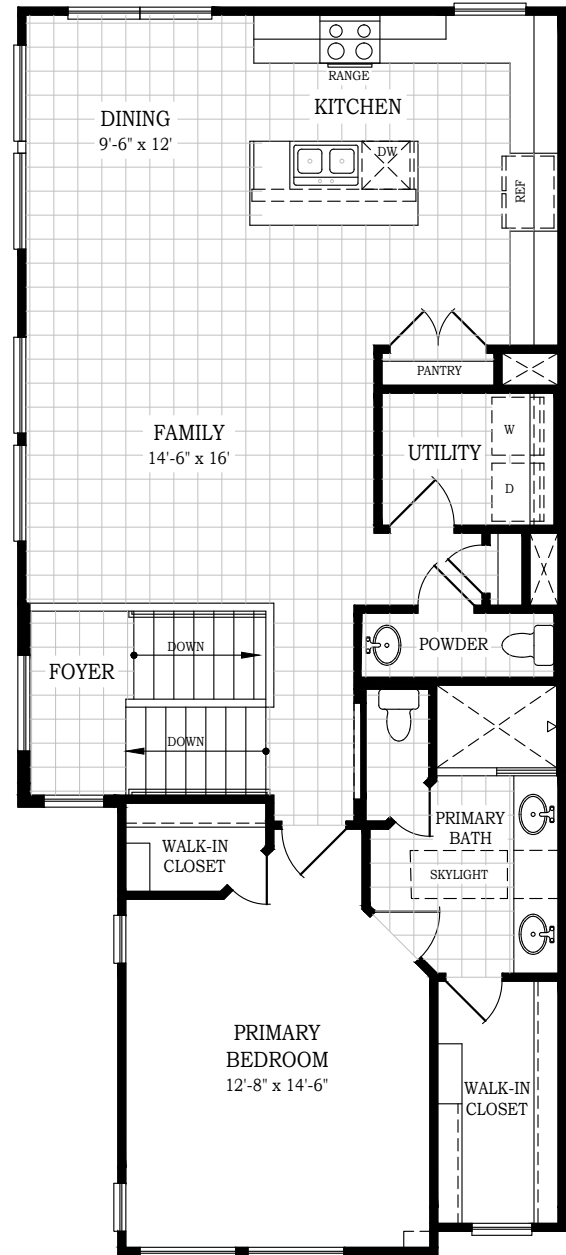

ATHENA

CHESMAR.com

Plan 1665 | 1,665 Conditioned sq. ft. | 3 Bedrooms | 2.5 Baths | 2-Car Garage

1st Floor Plan

2nd Floor Plan

Square footage and room dimensions are approximate and may vary per elevation. Window placement, roof line and porches may also vary by elevation. Plans, features, prices and availability are subject to change without notice. 9/9/24 V5.0 (SA) CENTERO

Setting a Higher Standard

ATHENA

CHESMAR.com

Plan 1665 | 1,665 Conditioned sq. ft. | 3 Bedrooms | 2.5 Baths | 2-Car Garage

ELEVATION C

ELEVATION D

Square footage and room dimensions are approximate and may vary per elevation. Window placement, roof line and porches may also vary by elevation. Plans, features, prices and availability are subject to change without notice. 9/9/24 V5.0 (SA) CENTERO