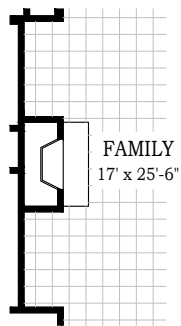

GIFFORD

CHESMAR.com

Plan 2655 | 2,834 Living sq. ft. | 2,654 Conditioned sq. ft. | 4 Bedrooms | 3 Baths | 2-Car Garage

2nd Floor Plan

Opt. Fireplace

1st Floor Plan