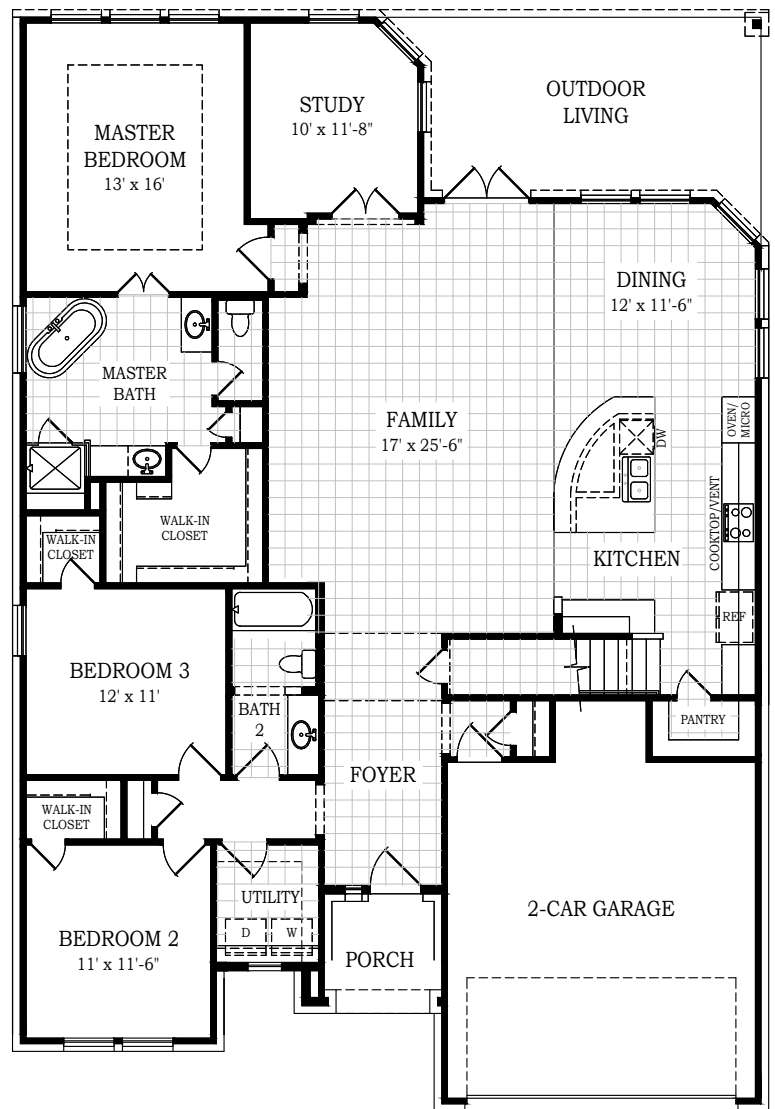

GIFFORD

CHESMAR.com

Plan 2655 | 2,834 Living sq. ft. | 2,654 Conditioned sq. ft. | 4 Bedrooms | 3 Baths | 2-Car Garage

2nd Floor Plan

Opt. Fireplace

1st Floor Plan