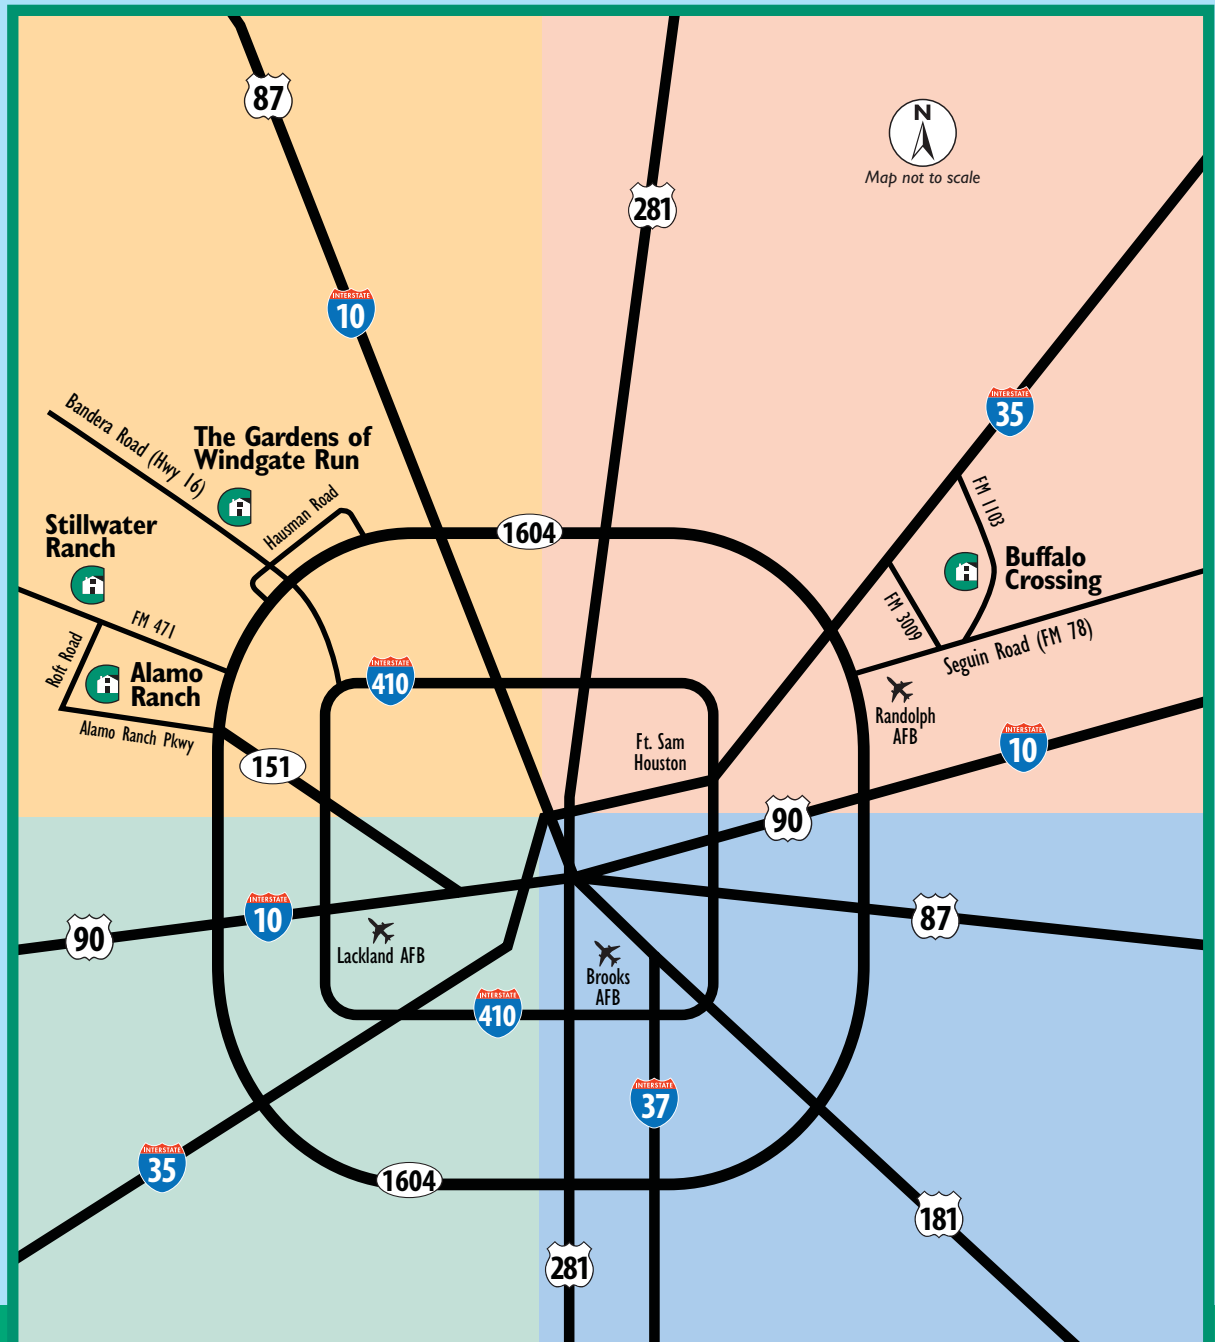

Buffalo Crossing

From the $170s – 210.390.1465
1,725 to 2,876 Sq. Ft.

Our Homes Have Everything But You. www.chesmar.com

REALTORS WELCOME