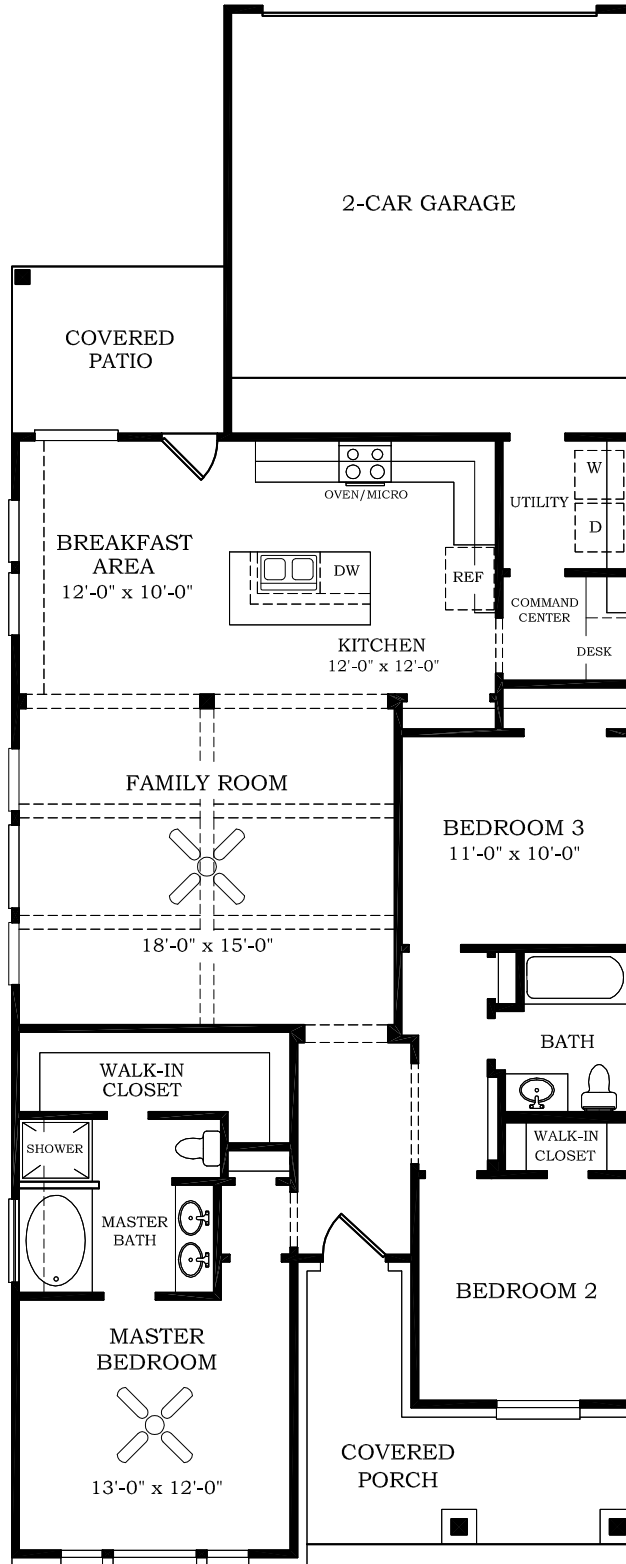

CHESMAR HOMES

Setting a Higher Standard

Plan 4000 • *Fredricksburg* • 1,475 sq. ft.

Square footage and room dimensions are approximate and may vary per elevation. Window placement, roof line and porches may also vary by elevation. Plans, features, prices and availability are subject to change without notice.