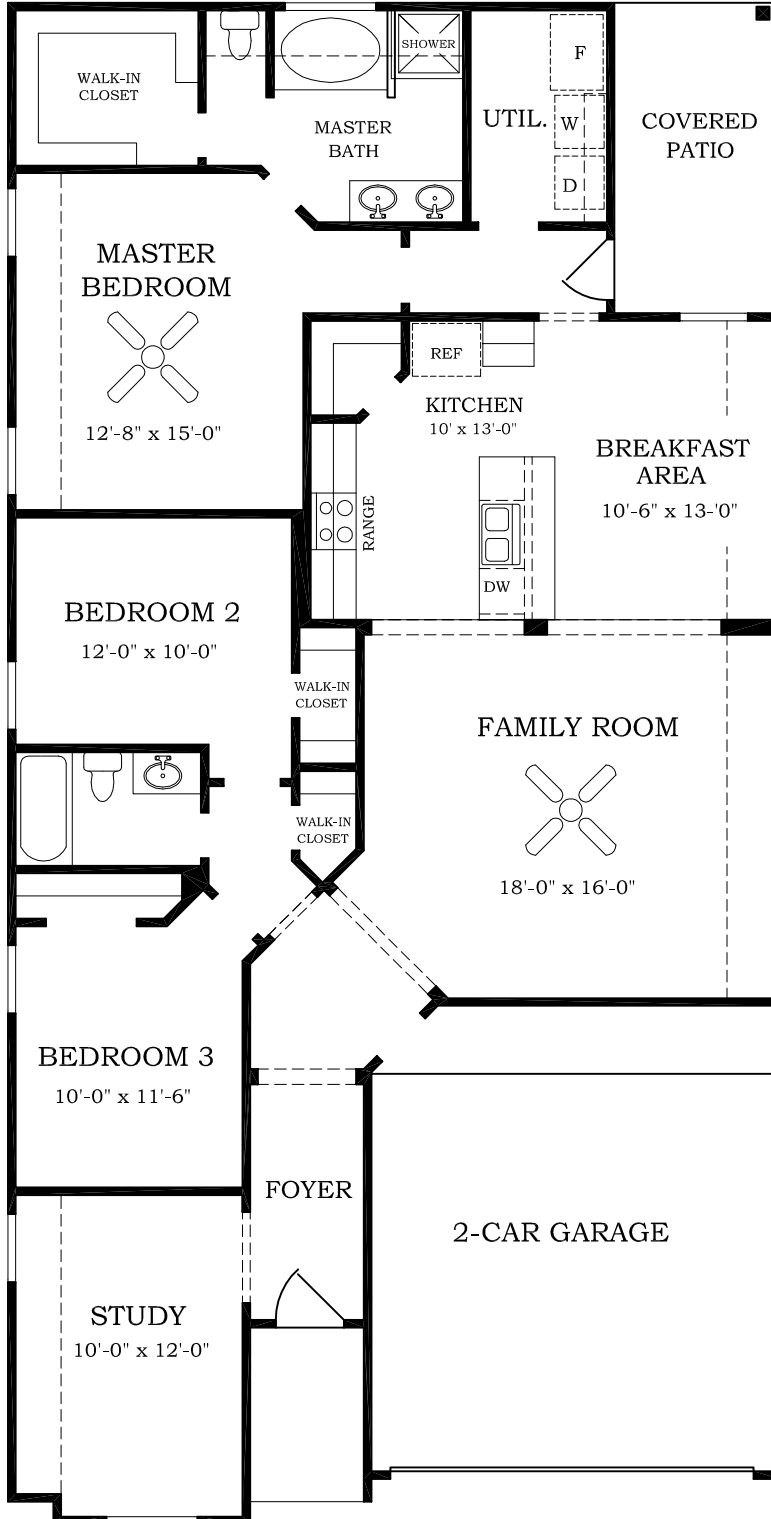

Setting a Higher Standard

Plan 3050 • PALOMA • 1,786 sq. ft.

Square footage and room dimensions are approximate and may vary per elevation. Window placement, roof line and porches may also vary by elevation. Plans, features, prices and availability are subject to change without notice.