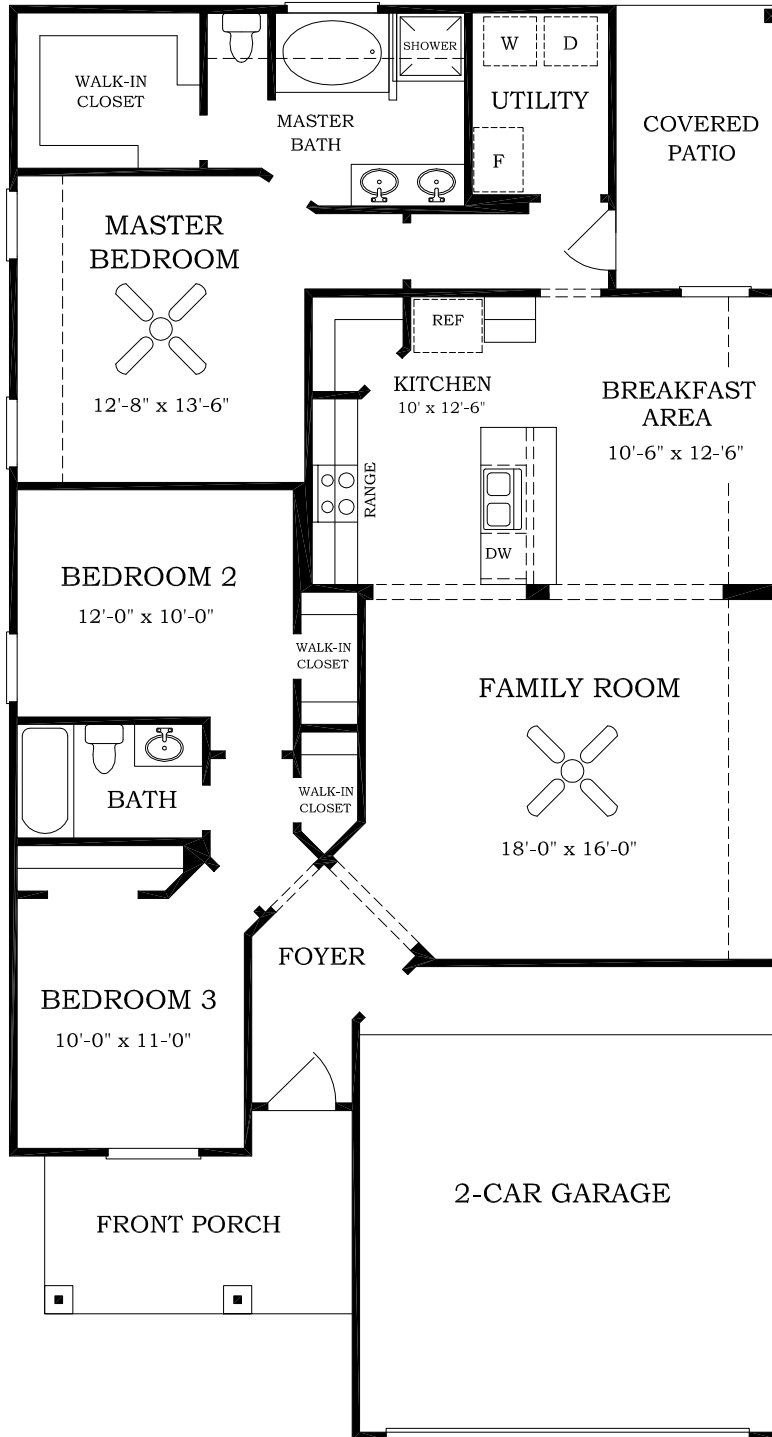

Setting a Higher Standard

Plan 3015 • Arcadia • 1,527 sq. ft.

Square footage and room dimensions are approximate and may vary per elevation. Window placement, roof line and porches may also vary by elevation. Plans, features, prices and availability are subject to change without notice.