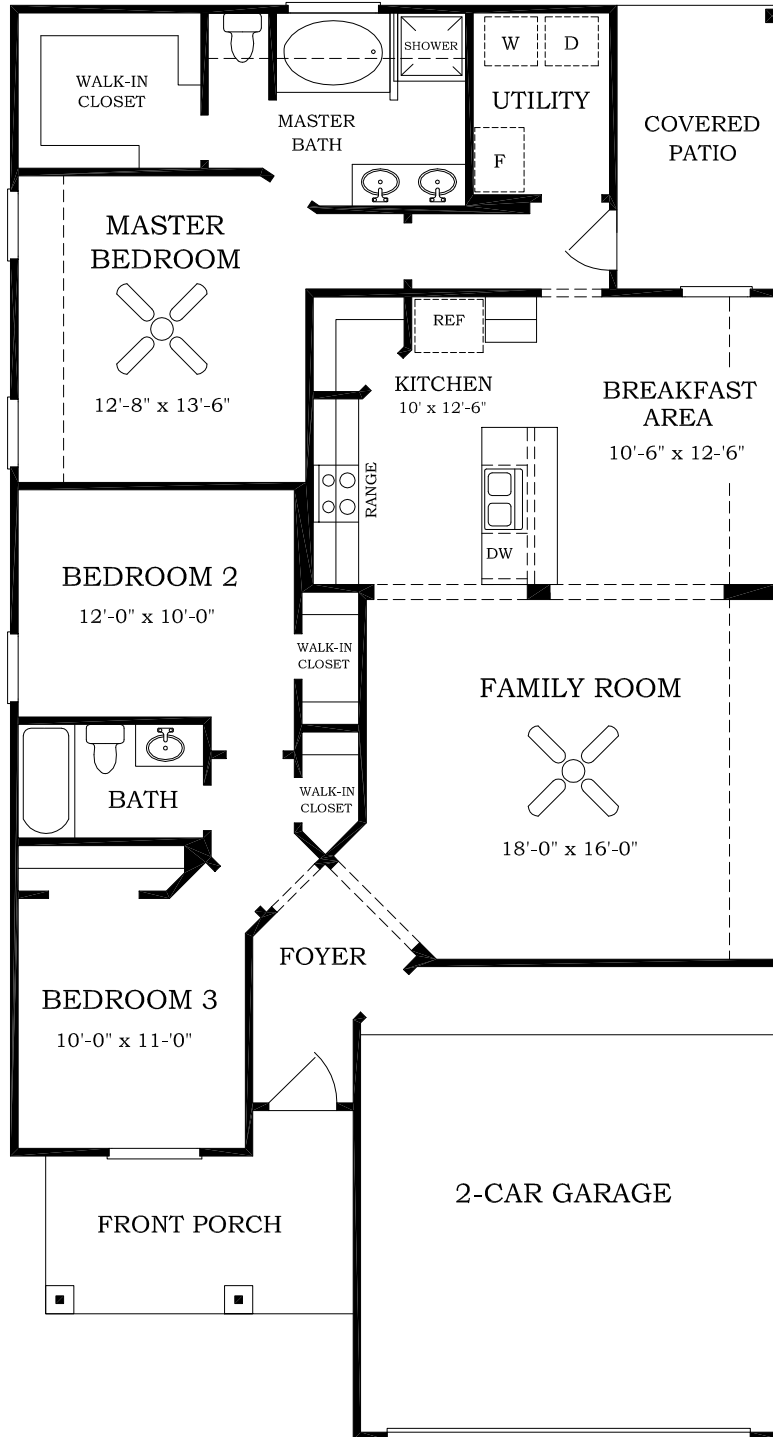

CHESMAR HOMES

Setting a Higher Standard

Plan 3015 • Arcadia • 1,527 sq. ft.

Square footage and room dimensions are approximate and may vary per elevation. Window placement, roof line and porches may also vary by elevation. Plans, features, prices and availability are subject to change without notice.